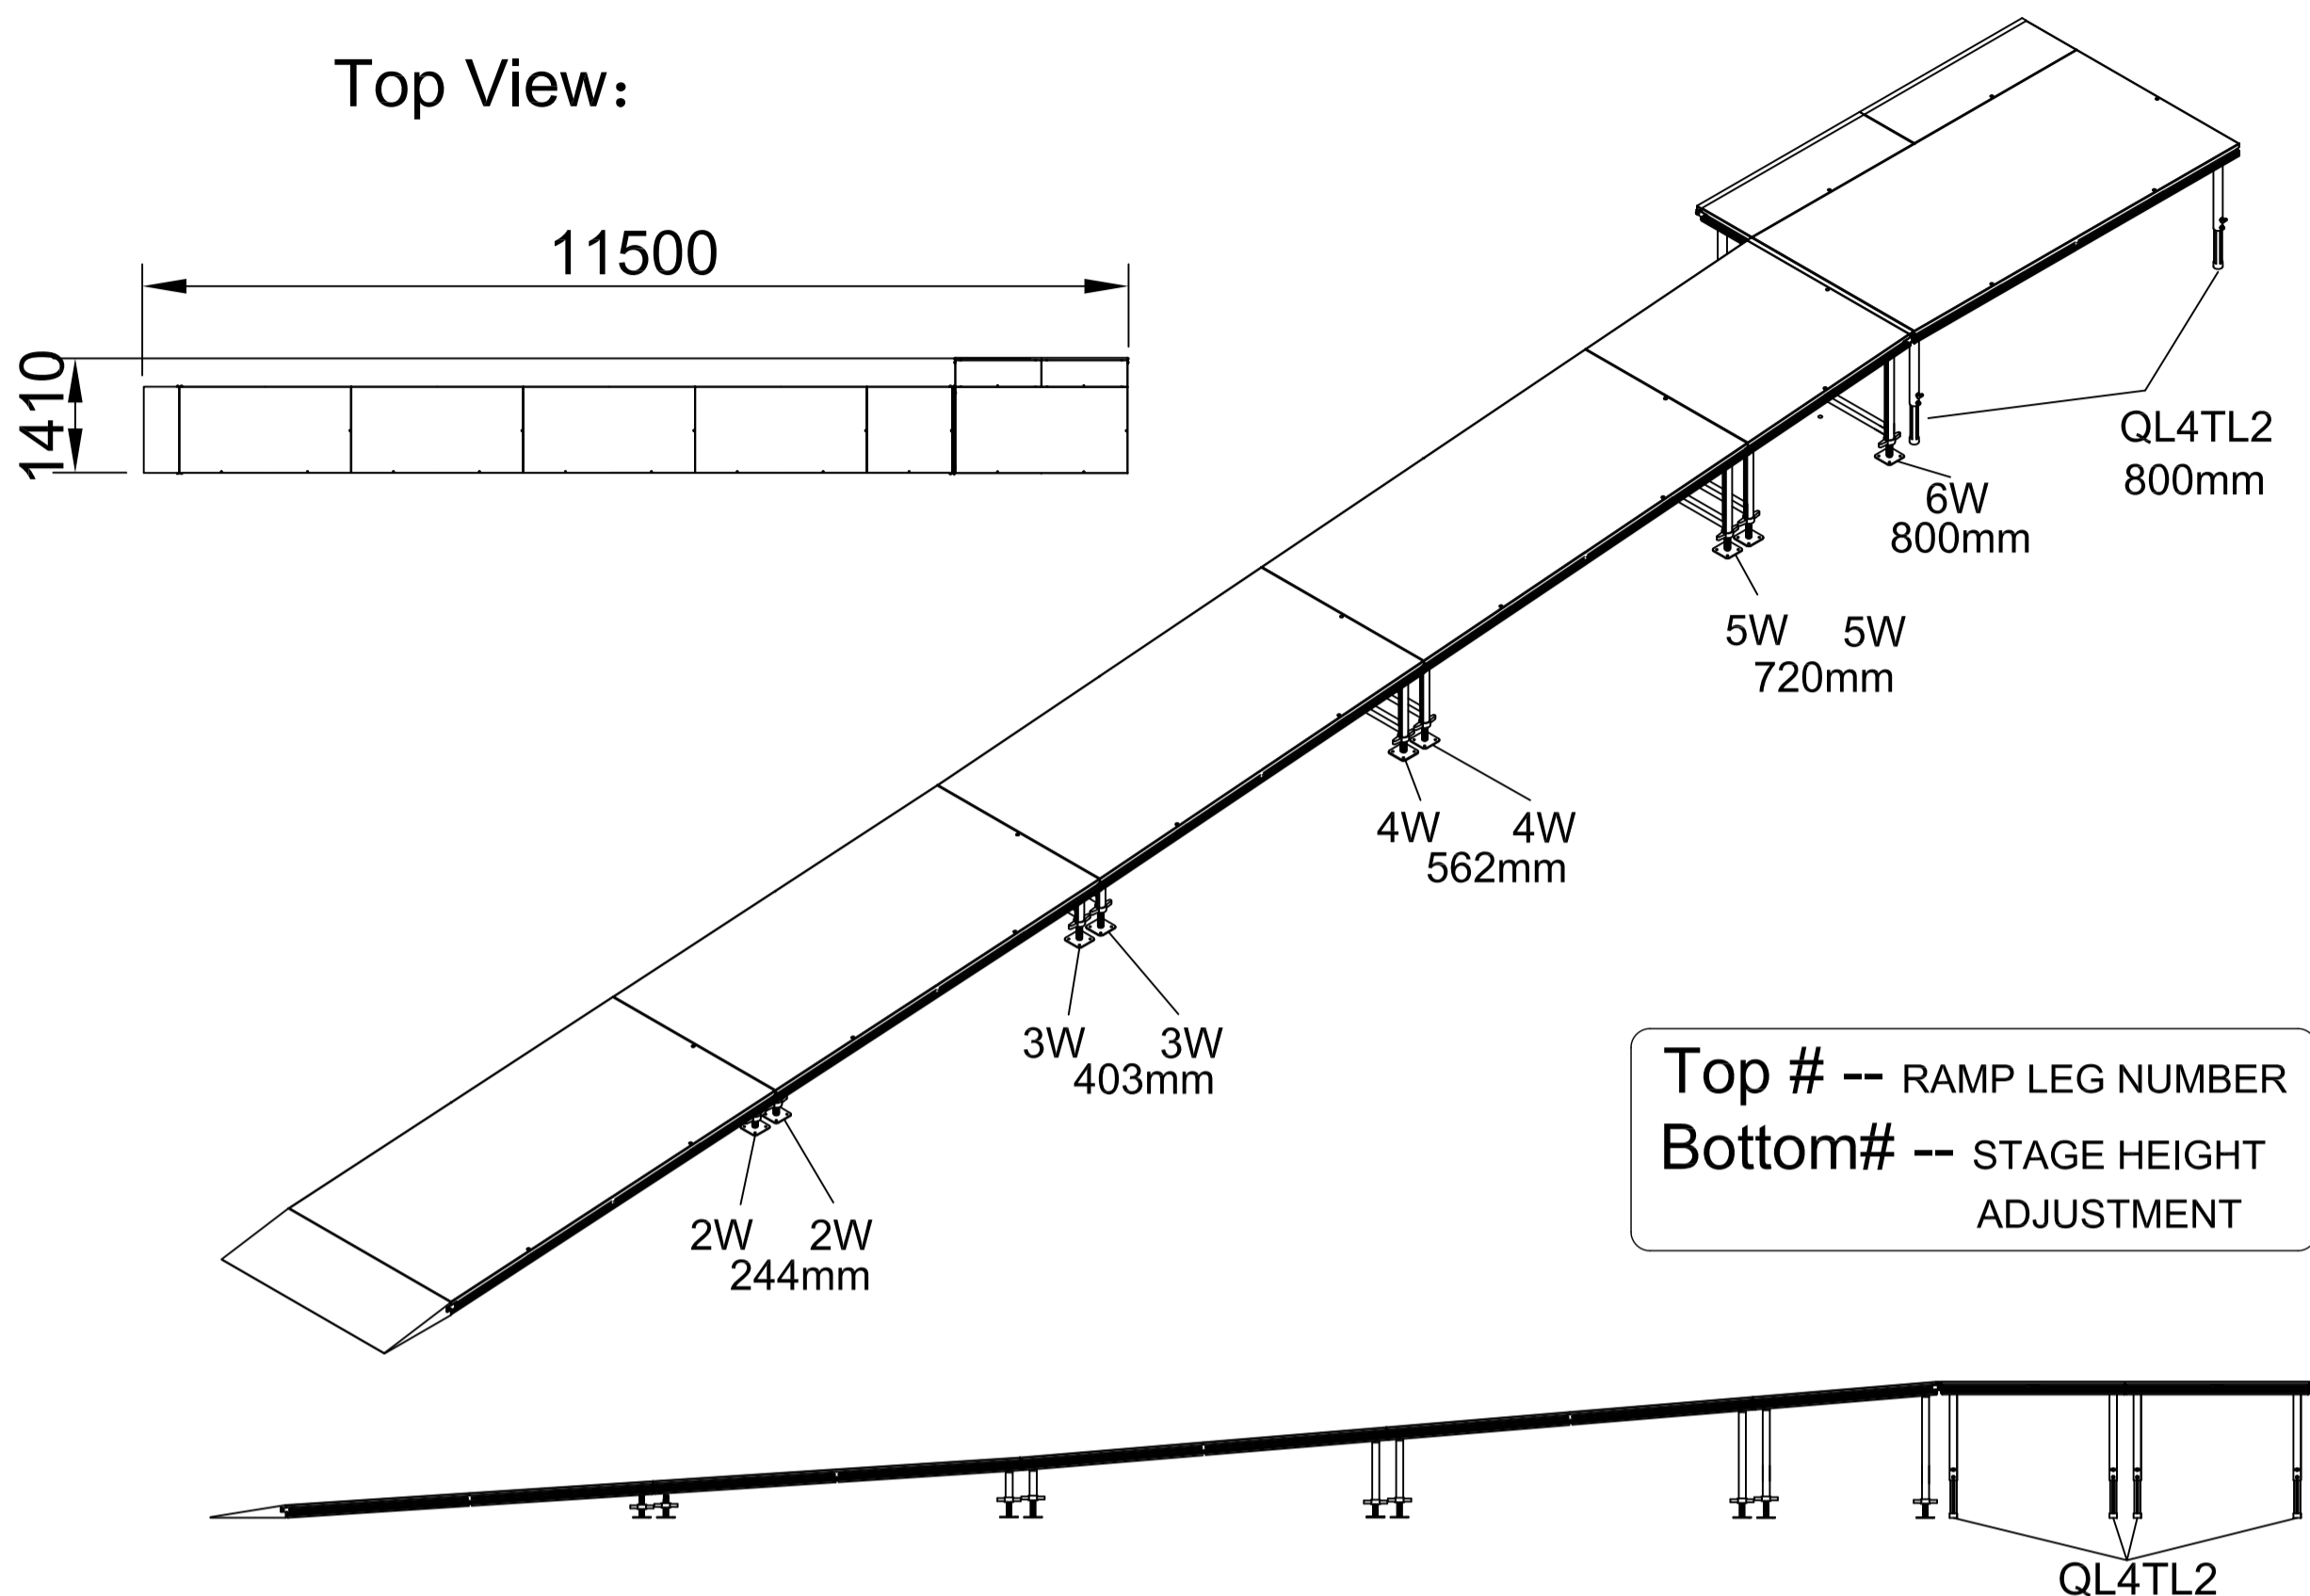

R80LWI, R80LWC, R80LWAL

Wheelchair ramp with landing and guard rail for 80CM high stages
(guardrail not show)

Top View:

SKU	DESCRIPTION	PCS PER MASTER PACK	QTY IN SET
QLEP1X2C or	1mtr x 2mtr Carpet Finish platform		
QLEP1X2I or	1mtr x 2mtr Industrial Finish platform	1	5
QLEP1X2AL	1mtr x 2mtr Aluminum Finish platform		
QLEP1C or	1mtr x 1mtr Carpet Finish platform		
QLEP1I or	1mtr x 1mtr Industrial Finish platform	1	1
QLEP1AL	1mtr x 1mtr Aluminum Finish platform		
REPS1C or	1mtr x 38cm Carpet Finish platform		
REPS1I or	1mtr x 38cm Industrial Finish platform	1	2
REPS1AL	1mtr x 38cm Aluminum Finish platform		
REBP or	1mtr Metal ramp bottom plate with mounting hardware		
REBPAL	1mtr Aluminum ramp bottom plate with mounting hardware	1	1
REUCP or	1mtr Metal ramp to stage connecting panel with mounting hardware		
REUCPAL	1mtr Aluminum ramp to stage connecting panel with mounting hardware	1	3
REL2W	Euro Wheelchair ramp leg # 2 - leg base included	1	2
REL3W	Euro Wheelchair ramp leg # 3 - leg base in separate box	1	2
REL4W	Euro Wheelchair ramp leg # 4 - leg base in separate box	1	2
REL5W	Euro Wheelchair ramp leg # 5 - leg base in separate box	1	2
REL6W	Euro Wheelchair ramp leg # 6 - leg base in separate box	1	1
QL4TL2	Telescopic leg adjustable from 60cm to 80cm	4	3
QLGRD1	Guardrails for 1mtr platform with clamp and mounting hardware	2	9
QLGRS1	Guardrails for 1mtr platform with clamp and mounting hardware	1	1
REAGR1	Adjustable guardrails for 1mtr platform with clamp and mounting hardware	2	1
REASGRD	Adjustable guardrails for 1mtr X 38cm small platform with clamp and mounting hardware	2	1